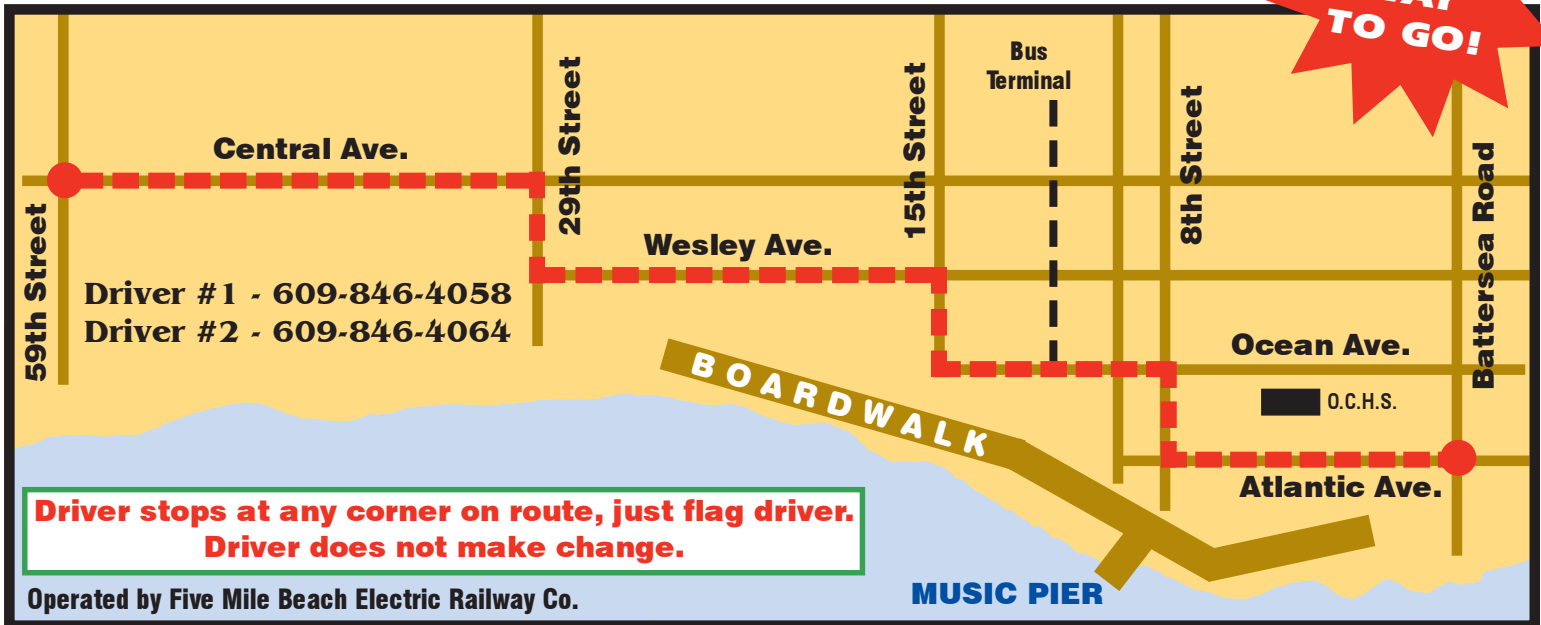

# OCEAN CITY

## TROLLEY ROUTE MAP

To check where driver is, call him on his company cell phone.

**Driver #1 - 609-846-4058**

**Driver #2 - 609-846-4064**

Trolley runs every 30 minutes from 5PM - 12 Midnight in continuous loop.  
Last pickup is at 11:30PM at 6th & Atlantic Ave,